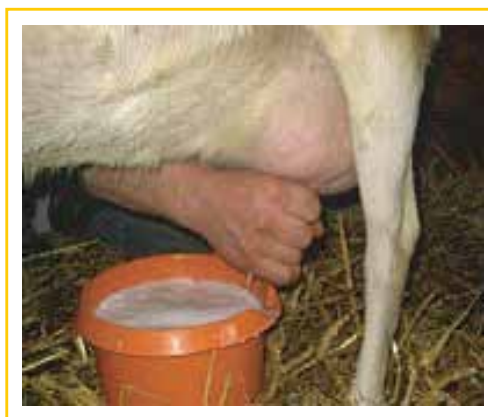

ANIMATIC® MILKING SALVE

A true one step udder preparation cream

A creamy white to off white ointment containing lanolin and cetrimide which makes the milking process hygienic and smooth by preventing the occurrence of sores and dry cracks on the teat and udder during milking.

To be used in cattle, camels and goats.

It is advisable that the milkers hand, udder and teat be cleaned with warm water and dried with a clean cloth before applying milking salve to the hands, udder and teat of the animal.

The antiseptic properties of milking salve hasten healing and smothering of chapped udders and teats.

WOCKHARDT

Quality at an affordable price!

ANIMATIC

Osho Chemical Industries Limited

Industrial Area Oce: Osho Complex, Sasio Rd. o Lunga lunga, Industrial Area
Postal Address: P. O. Box 49916 - GPO 00100 Nbi-Kenya Pilot Line: (+254) 020 391 2000, (+254) 0711-045 000,
Customer Service: (+254) 020 391 2500, (+254) 0711-045 500 Fax: (+254) 020 3912600
E-mail: oshochem@oshochem.com Website: www.oshochem.com